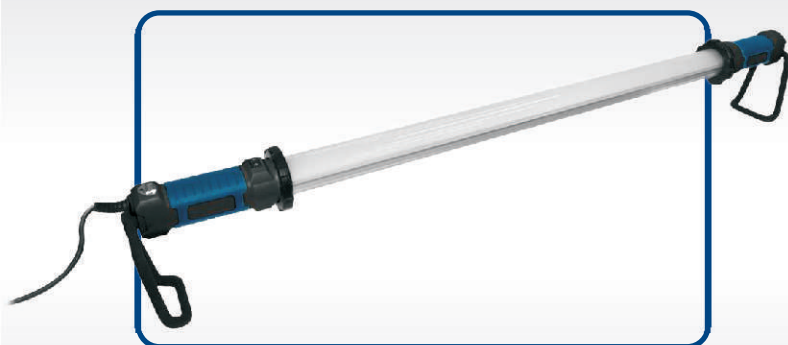

MM code: 007935030070

15W SMD wired under hood light

Features and specification:

- 15W SMD LED provide local lighting, 450-550lm at half the power, 900-1150lm at full power
- Brightness switch to select half or full power lighting
- ABS injection moulded grip with shock-resistant protection; ergonomic design for easy use
- Aluminium alloy hook with PVC cover, soft hook covers prevent scratching the vehicle
- 47" to 75" adjustable bar; easy mounting to most trucks and SUVs.
- Finger hooks (360°) for firm and secure grip